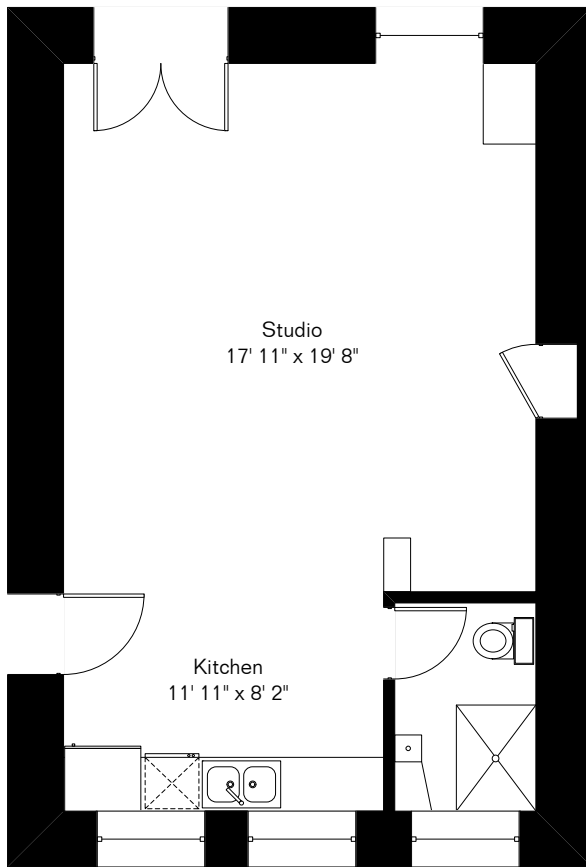

The square footages and room size information are deemed to be reliable but are not guaranteed and should be independently verified. This drawing is for marketing purposes only.

1104 E Waverly St Unit 3

Living Area 696 Sq Ft

Unit 3

Site Visit June 2020

Copyright 2020 Floor Plans First! LLC
All Rights Reserved.

Floor Plans *First!*
See the Floor Plan First!
FloorPlansFirst.com™
(520) 881-1500